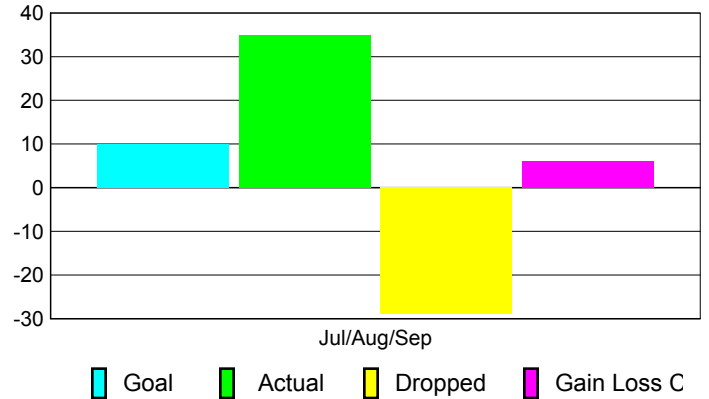

### YTD Status Quo Clubs 2010-2011

Status Quo Clubs Compared to Status Quo Members

## MEMBERSHIP

Membership Results  
2010-2011

Membership  
2009-2010

Month	Net Memb Goal	Actual New Memb	Actual Dropped Memb	Gain/Loss of Memb	Gain/Loss of Memb
Jul/Aug/Sep	10	35	-29	6	4
<b>Totals</b>	<b>10</b>	<b>35</b>	<b>-29</b>	<b>6</b>	<b>4</b>

### Membership Results 2010-2011

Goal, New, Dropped, Gain/Loss

### Comparison of Membership Gain/Loss

Current Year Compared to the Previous Year