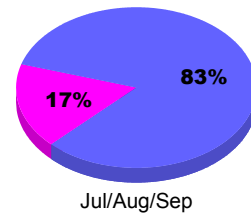

Gender Comparison 2010-2011